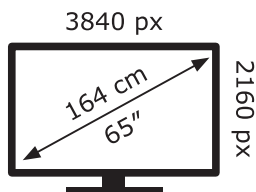

ENERG ⚡

LG Electronics

65UR762H9ZC

128 kWh/1000h

ABCDEF**G**

156 kWh/1000h

2019/2013