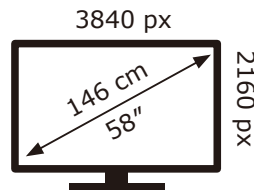

PHILIPS

58PUS8517/12

**78** kWh/1000h

2019/2013

PHILIPS

58PUS8517/12

**78** kWh/1000h

2019/2013