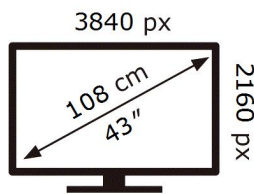

ENERG

SAMSUNG

HG43BU800EE

54 kWh/1000h

ABCDEF **G**

HDR

97 kWh/1000h

2019/2013