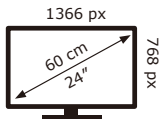

ENERG

PHILIPS

24PHS5507/12

17 kWh/1000h

2019/2013

ENERG

PHILIPS

24PHS5507/12