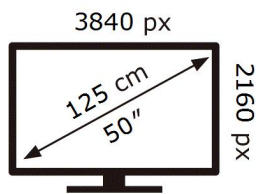

ENERG

SAMSUNG

UE50TU6905K

86 kWh/1000h

ABCDEF **G**

112 kWh/1000h

2019/2013