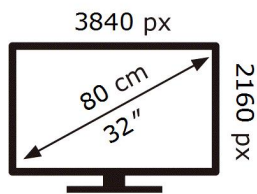

ENERG

SAMSUNG

S32B800PXU

33 kWh/1000h

ABCDEF **G**

HDR

71 kWh/1000h

2019/2013