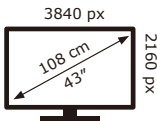

ENERGY

PHILIPS

43PUS8517/12

54 kWh/1000h

ABCDEF**G**

133 kWh/1000h

2019/2013

ENERGY