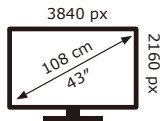

PHILIPS

43PUS8517/12

54 kWh/1000h

ABCDEF**G**

133 kWh/1000h

2019/2013