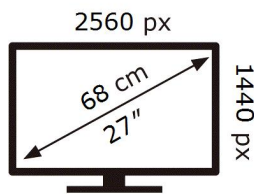

ENERG

SAMSUNG

S27AG520PP

26 kWh/1000h

ABCDEF **G**

HDR

54 kWh/1000h

2019/2013