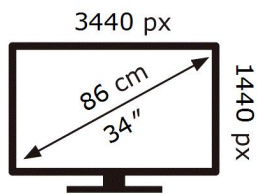

ENERG 

SAMSUNG

S34A650UXU

35 kWh/1000h

ABCDEF **G**

38 kWh/1000h

2019/2013