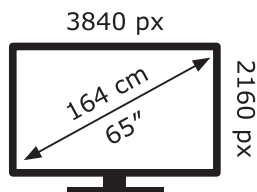

**ENERG** ⚡

**LG Electronics**

65NANO763QA

**111** kWh/1000h

ABCDEF**G**

**158** kWh/1000h

2019/2013