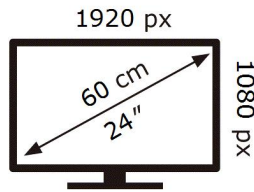

ENERG ⚡

SAMSUNG

S24C432GAU

13 kWh/1000h

2019/2013