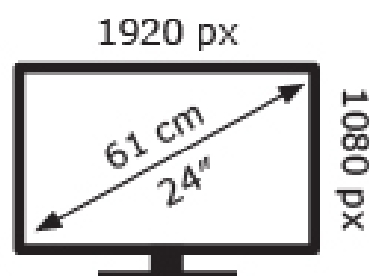

ENERG

ViewSonic

VX2476-SMH / VS18115

19 kWh/1000h

2019/2013