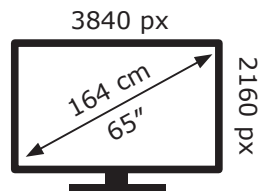

ENERGY

LG Electronics

65WS960H0ZD

123 kWh/1000h

ABCDEF**G**

211 kWh/1000h

2019/2013