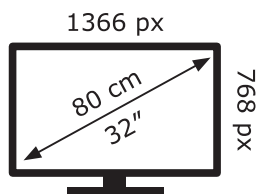

LG Electronics

32LT661H9ZA

29 kWh/1000h

2019/2013