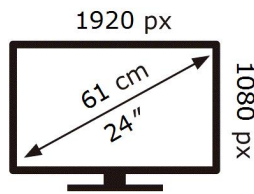

ENERG

SAMSUNG

S24AG324NU

16 kWh/1000h

2019/2013