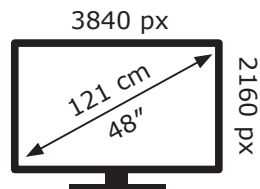

# ENERGY

LG Electronics

48ES961H0ZD

**83** kWh/1000h

ABCDEF**G**

**130** kWh/1000h

2019/2013