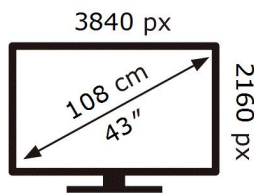

ENERG

SAMSUNG

HG43BU800EU

69 kWh/1000h

ABCDEF **G**

HDR

98 kWh/1000h

2019/2013