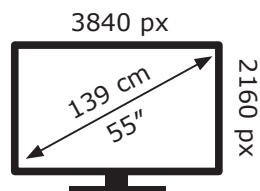

ENERGY

LG Electronics

55WS960H0ZD

99 kWh/1000h

ABCDEF**G**

160 kWh/1000h

2019/2013