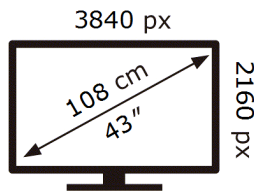

SAMSUNG

BE43T-H

82 kWh/1000h

ABCDEF **G**

105 kWh/1000h

ENERG 

SAMSUNG

BE43T-H