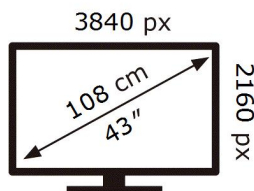

ENERG

SAMSUNG

BE43T-H

82 kWh/1000h

ABCDEF **G**

105 kWh/1000h

2019/2013