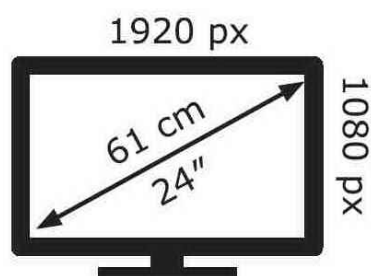

ENERG

HANNspree

HS249PSB(HSG1389)

19 kWh/1000h

2019/2013