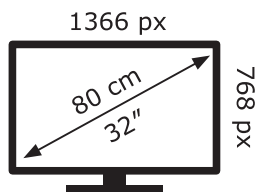

ENERG 

LG Electronics

32LM637BPLA

33 kWh/1000h

2019/2013