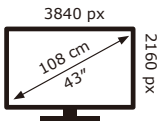

ENERGY

PHILIPS

43PUS8807/12

53 kWh/1000h

ABCDEF**G**

125 kWh/1000h

2019/2013

ENERGY