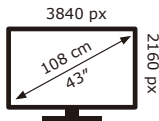

PHILIPS

43PUS8807/12

53 kWh/1000h

ABCDEF**G**

125 kWh/1000h

2019/2013