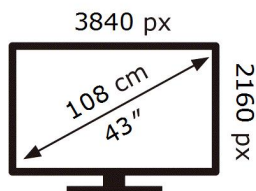

ENERG

SAMSUNG

TQ43Q64DAU

50 kWh/1000h

ABCDEF **G**

101 kWh/1000h

2019/2013