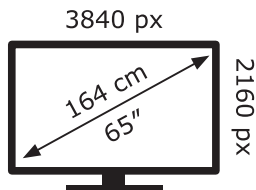

ENERG ⚡

LG Electronics

65UR640S9ZD

136 kWh/1000h

ABCDEF**G**

139 kWh/1000h

2019/2013