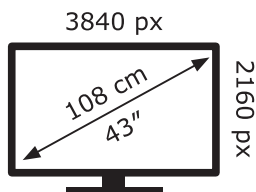

ENERG

LG Electronics

43US662H9ZC

65 kWh/1000h

ABCDEF**G**

82 kWh/1000h

2019/2013