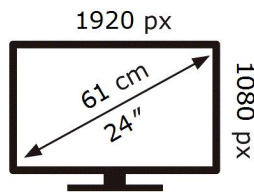

ENERG 

SAMSUNG

S24A310NHR

17 kWh/1000h

2019/2013