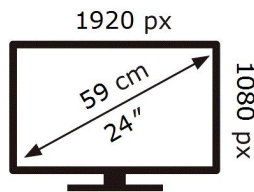

ENERG 

SAMSUNG

S24D360GAU

17 kWh/1000h

2019/2013