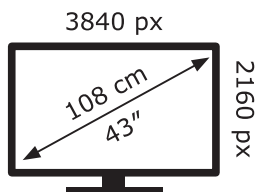

ENERG ⚡

LG Electronics

43UT782H9ZA

58 kWh/1000h

ABCDEF**G**

HDR

79 kWh/1000h

2019/2013