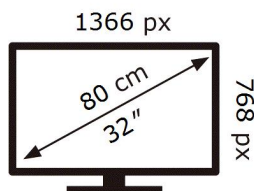

ENERG

SAMSUNG

UE32T4305AE

27 kWh/1000h

ABCDEF **G**

41 kWh/1000h

2019/2013