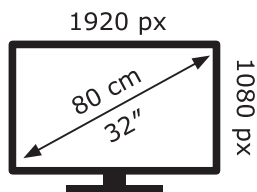

ENERG

LG Electronics

32LM6370PLA

33 kWh/1000h

2019/2013