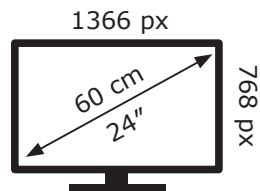

ENERG

LG Electronics

24LT662VBZB

21 kWh/1000h

2019/2013