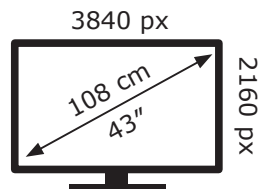

ENERGY

LG Electronics

43UN711C0ZB

65 kWh/1000h

ABCDEF**G**

78 kWh/1000h

2019/2013