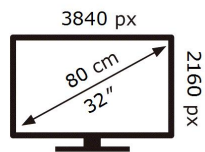

ENERGY

SAMSUNG

U32R590CWR

39 kWh/1000h

2019/2013