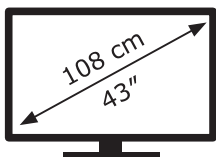

# ENERG

LG Electronics

43UR781COLK

**54** kWh/1000h

ABCDEF**G**

**83** kWh/1000h

3840 px

2160 px