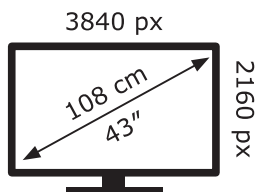

ENERG

LG Electronics

43UR640S9ZD

66 kWh/1000h

ABCDEF**G**

82 kWh/1000h

2019/2013