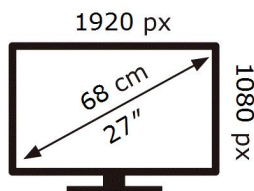

ENERG

SAMSUNG

S27BM501EU

26 kWh/1000h

ABCDEF **G**

33 kWh/1000h

2019/2013